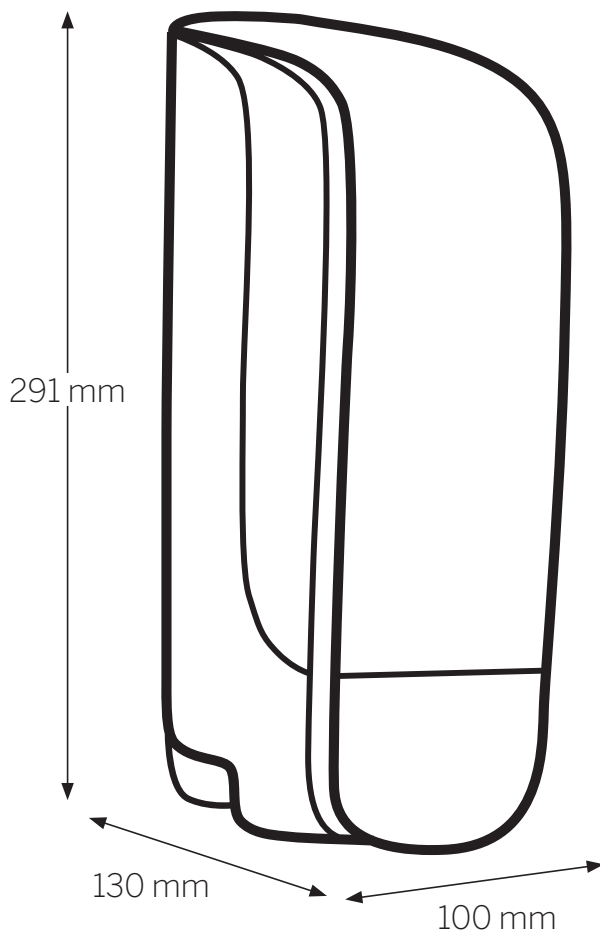

90229, 92209

KATRIN Soap Dispenser 1 000 ML

Open with key
(Position – key needed and turn right)

A. Pull lower part of cover outwards B. Push and pull cover to open

Easy opening
(Position – turn left with key once, then no key needed to open dispenser)

**REMOVE
KEY**

150mm