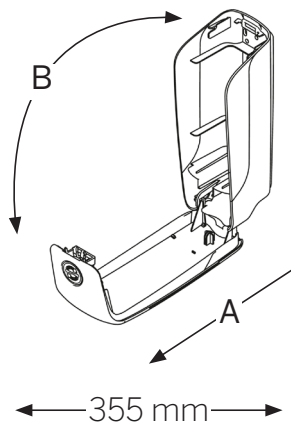

90229, 92209

KATRIN Soap Dispenser 1 000 ML

Open with key
(Position – key needed and turn right)

A. Pull lower part of cover outwards B. Push and pull cover to open

Easy opening
(Position – turn left with key once, then no key needed to open dispenser)

**REMOVE
KEY**

150mm