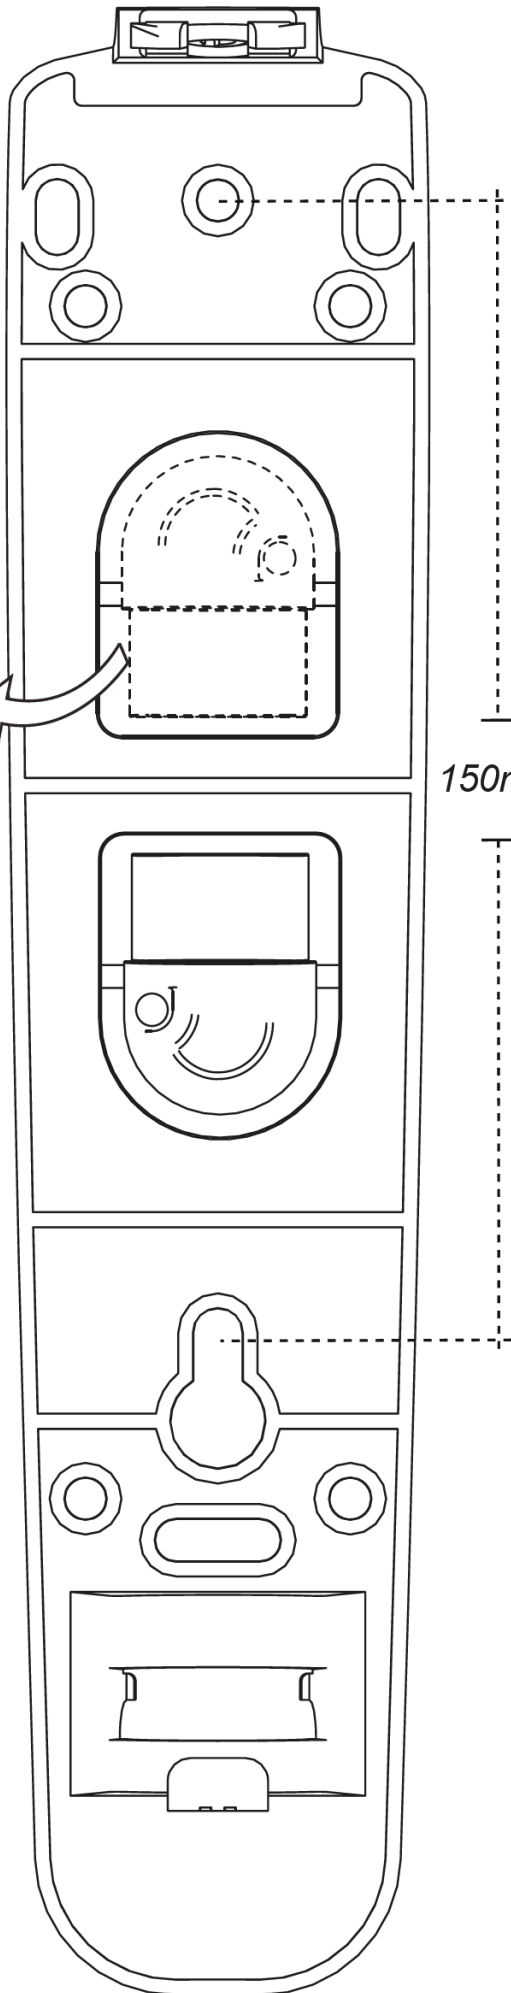

90229, 92209

KATRIN Soap Dispenser 1 000 ML

Open with key
(Position – key needed and turn right)

A. Pull lower part of cover outwards B. Push and pull cover to open

Easy opening
(Position – turn left with key once, then no key needed to open dispenser)

**REMOVE
KEY**

150mm