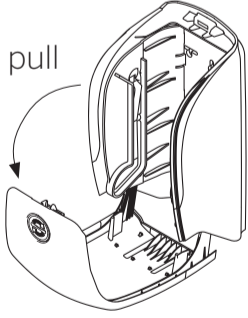

# 104582, 104605

KATRIN System Toilet Dispenser

Open with key  
(Position – key needed and turn right)

Push and pull  
to open

300 mm

Easy opening  
(Position – turn left with key once, then no key needed to open dispenser)

Roll Brake Settings  
Turn upwards to decrease roll breaking  
Turn downwards to increase roll breaking

INSTALLATION GUIDE KATRIN SYSTEM TOILET DISPENSER  
SCALE 1:1