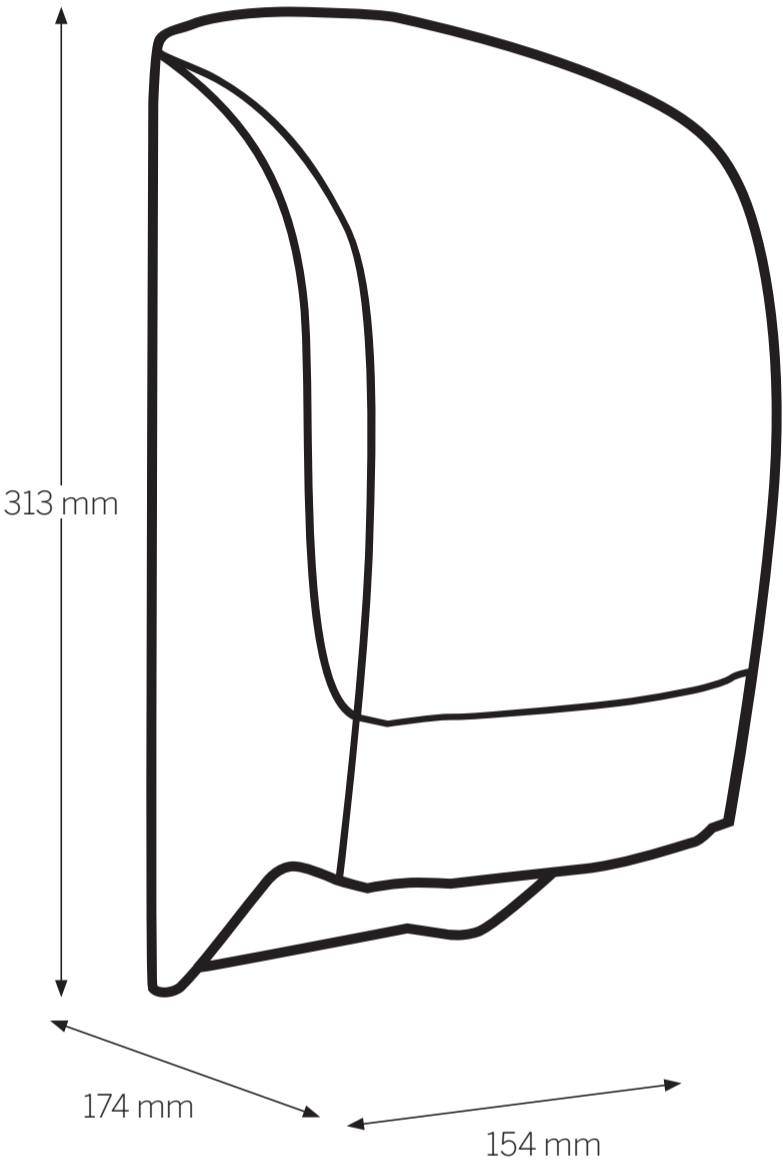

# 104582, 104605

KATRIN System Toilet Dispenser

Open with key  
(Position – key needed and turn right)

Push and pull  
to open

300 mm

Easy opening  
(Position – turn left with key once, then no key needed to open dispenser)

Roll Brake Settings  
Turn upwards to decrease roll breaking  
Turn downwards to increase roll breaking

INSTALLATION GUIDE KATRIN SYSTEM TOILET DISPENSER  
SCALE 1:1