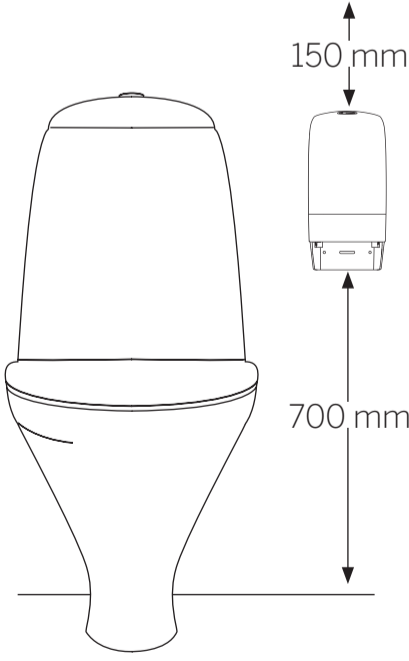

# 104582, 104605

KATRIN System Toilet Dispenser

Open with key  
(Position – key needed and turn right)

Push and pull  
to open

300 mm

Easy opening  
(Position – turn left with key once, then no key needed to open dispenser)

Roll Brake Settings  
Turn upwards to decrease roll breaking  
Turn downwards to increase roll breaking

INSTALLATION GUIDE KATRIN SYSTEM TOILET DISPENSER  
SCALE 1:1