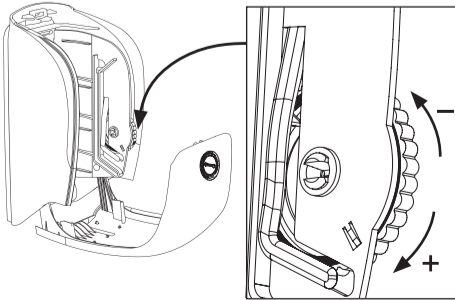

# 104582, 104605

KATRIN System Toilet Dispenser

Open with key  
(Position – key needed and turn right)

Push and pull  
to open

300 mm

Easy opening  
(Position – turn left with key once, then no key needed to open dispenser)

Roll Brake Settings  
Turn upwards to decrease roll breaking  
Turn downwards to increase roll breaking

INSTALLATION GUIDE KATRIN SYSTEM TOILET DISPENSER  
SCALE 1:1